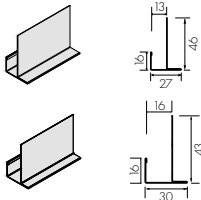

Physical data

- Material: steel
- Surface finish: baked polyester paint
- Colour: AMF VENTATEC® White; Matt Black (LM) on request

■ AMF VENTATEC® Perimeter Trims | L-trims

Item reference	Dimensions (mm)		Content/carton pcs	Content/carton lm	Weight/carton kg	Cartons/pallet
	Length	Thickness				
RWL1924W	3000	0.50	40	120	20.0	35
RWL2424W	3000	0.50	40	120	21.6	35

Special colours on request.

■ AMF VENTATEC® Perimeter Trims | W-trims

Item reference	Dimensions (mm)		Content/carton pcs	Content/carton lm	Weight/carton kg	Cartons/pallet
	Length	Thickness				
RWW1508W	3000	0.475	30	90	23.2	49
RWW2020W	3000	0.65	15	45	21.3	56

Special colours on request.

■ AMF VENTATEC® Perimeter Trims | F-trims

Item reference	Dimensions (mm)		Content/carton pcs	Content/carton lm	Weight/carton kg	Cartons/pallet
	Length	Thickness				
RWF MF8	3000	0.475	20	60	22.8	24
RWF MF10	3000	0.475	20	60	22.8	24